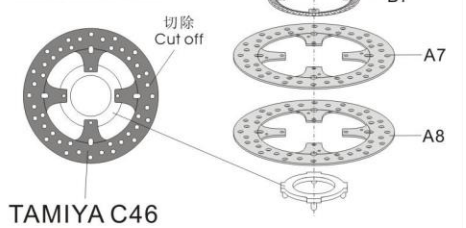

后剎車碟
Rear brake disk