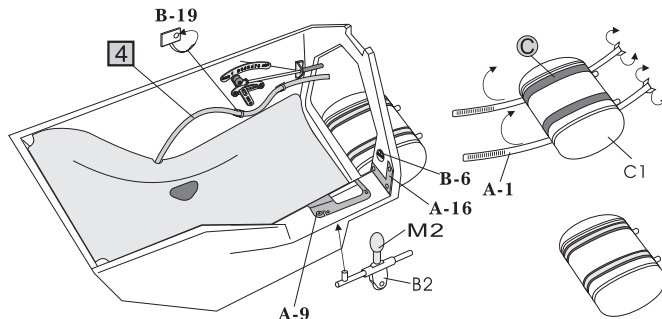

Top Studio 1/20 MP4/5B Cockpit Detail-up Set

Detail Master www.topstudiohobby.com TD23139

金屬部件
Metal Parts

	M1 x 1
	M2 x 1
	M3 x 1
	M4 x 1
	M5 x 4

蚀刻片A x 1 Photo-etched plate A x 1
 蚀刻片B x 1 Photo-etched plate B x 1

其他部件:
Other parts

	3mm黑色絲帶 3mm black ribbon x 1
	2mm黑色絲帶 2mm black ribbon x 1
	黑色膠貼 Black band x 1

配線 wire:

編號 number	規格 specification	數量 Quantity
1	0.3mm銅管 0.3mm brass pipe	x 1
2	0.5mm銅管 0.5mm brass pipe	x 1
3	0.3mm 黑色電線 0.3mm black wire	x 1
4	0.6mm 黑色電線 0.6mm black wire	x 1
5	0.2mm 金屬線 0.2mm metal wire	x 1
6	黑色熱縮管 (細) Black shrink tube (thin)	x 1
7	0.25mm 鋼線 0.25mm metal wire	x 1

黑色膠貼:
用黑色膠貼剪成長條型貼在座椅, 貼彎曲位置可用風筒稍微加熱軟化。

Black band sticker:
Cut the black band sticker into stripes and place them onto the seat. Use a hair dryer to gently heat the sticker for unflatted area.