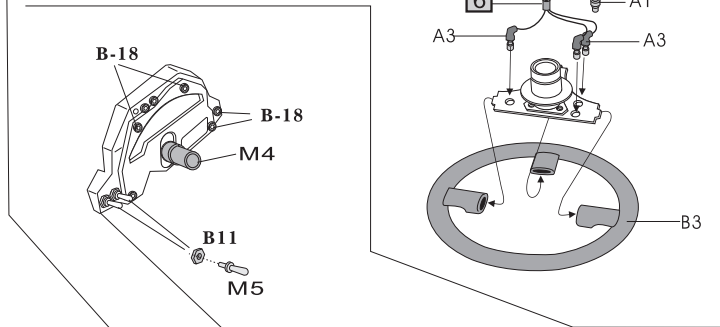

Top Studio 1/20 MP4/5B Cockpit Detail-up Set

Detail Master www.topstudiohobby.com TD23139

金屬部件
Metal Parts

	M1 x 1
	M2 x 1
	M3 x 1
	M4 x 1
	M5 x 4

蚀刻片A x 1 Photo-etched plate A x 1
 蚀刻片B x 1 Photo-etched plate B x 1

其他部件:
Other parts

	3mm黑色絲帶 3mm black ribbon x 1
	2mm黑色絲帶 2mm black ribbon x 1
	黑色膠貼 Black band x 1

配線 wire:

編號 number	規格 specification	數量 Quantity
1	0.3mm銅管 0.3mm brass pipe	x 1
2	0.5mm銅管 0.5mm brass pipe	x 1
3	0.3mm 黑色電線 0.3mm black wire	x 1
4	0.6mm 黑色電線 0.6mm black wire	x 1
5	0.2mm 金屬線 0.2mm metal wire	x 1
6	黑色熱縮管 (細) Black shrink tube (thin)	x 1
7	0.25mm 鋼線 0.25mm metal wire	x 1

黑色膠貼:
用黑色膠貼剪成長條型貼在座椅, 貼彎曲位置可用風筒稍微加熱軟化。

Black band sticker:
Cut the black band sticker into stripes and place them onto the seat. Use a hair dryer to gently heat the sticker for unflatted area.