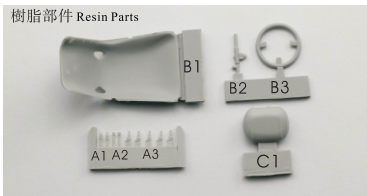

Top Studio 1/20 MP4/5B Cockpit Detail-up Set

Detail Master www.topstudiohobby.com TD23139

金屬部件
Metal Parts

	M1 x 1
	M2 x 1
	M3 x 1
	M4 x 1
	M5 x 4

蚀刻片A x 1 Photo-etched plate A x 1
 蚀刻片B x 1 Photo-etched plate B x 1

其他部件:
Other parts

	3mm黑色絲帶 3mm black ribbon x 1
	2mm黑色絲帶 2mm black ribbon x 1
	黑色膠貼 Black band x 1

配線 wire:

編號 number	規格 specification	數量 Quantity
1	0.3mm銅管 0.3mm brass pipe	x 1
2	0.5mm銅管 0.5mm brass pipe	x 1
3	0.3mm 黑色電線 0.3mm black wire	x 1
4	0.6mm 黑色電線 0.6mm black wire	x 1
5	0.2mm 金屬線 0.2mm metal wire	x 1
6	黑色熱縮管 (細) Black shrink tube (thin)	x 1
7	0.25mm 鋼線 0.25mm metal wire	x 1

黑色膠貼:
用黑色膠貼剪成長條型貼在座椅, 貼彎曲位置可用風筒稍微加熱軟化。

Black band sticker:
Cut the black band sticker into stripes and place them onto the seat. Use a hair dryer to gently heat the sticker for unflatted area.