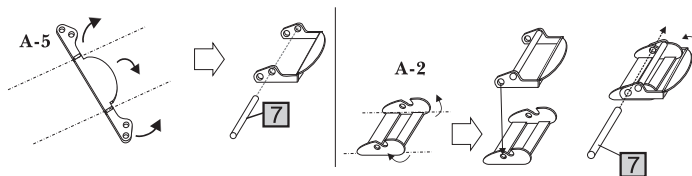

Top Studio 1/20 MP4/5B Cockpit Detail-up Set

Detail Master www.topstudiohobby.com TD23139

金屬部件
Metal Parts

	M1 x 1
	M2 x 1
	M3 x 1
	M4 x 1
	M5 x 4

蚀刻片A x 1 Photo-etched plate A x 1
 蚀刻片B x 1 Photo-etched plate B x 1

其他部件:
Other parts

	3mm黑色絲帶 3mm black ribbon x 1
	2mm黑色絲帶 2mm black ribbon x 1
	黑色膠貼 Black band x 1

配線 wire:

編號 number	規格 specification	數量 Quantity
1	0.3mm銅管 0.3mm brass pipe	x 1
2	0.5mm銅管 0.5mm brass pipe	x 1
3	0.3mm 黑色電線 0.3mm black wire	x 1
4	0.6mm 黑色電線 0.6mm black wire	x 1
5	0.2mm 金屬線 0.2mm metal wire	x 1
6	黑色熱縮管 (細) Black shrink tube (thin)	x 1
7	0.25mm 鋼線 0.25mm metal wire	x 1

黑色膠貼:
用黑色膠貼剪成長條型貼在座椅, 貼彎曲位置可用風筒稍微加熱軟化。

Black band sticker:
Cut the black band sticker into stripes and place them onto the seat. Use a hair dryer to gently heat the sticker for unflatted area.