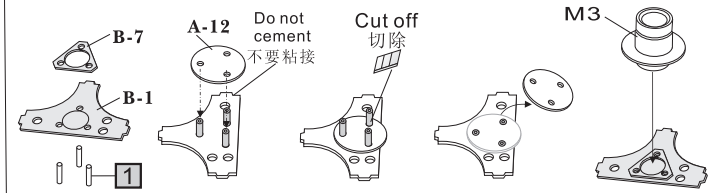

Top Studio 1/20 MP4/5B Cockpit Detail-up Set

Detail Master www.topstudiohobby.com TD23139

金屬部件
Metal Parts

	M1 x 1
	M2 x 1
	M3 x 1
	M4 x 1
	M5 x 4

蚀刻片A x 1 Photo-etched plate A x 1
 蚀刻片B x 1 Photo-etched plate B x 1

其他部件:
Other parts

	3mm黑色絲帶 3mm black ribbon x 1
	2mm黑色絲帶 2mm black ribbon x 1
	黑色膠貼 Black band x 1

配線 wire:

編號 number	規格 specification	數量 Quantity
1	0.3mm銅管 0.3mm brass pipe	x 1
2	0.5mm銅管 0.5mm brass pipe	x 1
3	0.3mm 黑色電線 0.3mm black wire	x 1
4	0.6mm 黑色電線 0.6mm black wire	x 1
5	0.2mm 金屬線 0.2mm metal wire	x 1
6	黑色熱縮管 (細) Black shrink tube (thin)	x 1
7	0.25mm 鋼線 0.25mm metal wire	x 1

黑色膠貼:
用黑色膠貼剪成長條型貼在座椅, 貼彎曲位置可用風筒稍微加熱軟化。

Black band sticker:
Cut the black band sticker into stripes and place them onto the seat. Use a hair dryer to gently heat the sticker for unflatted area.