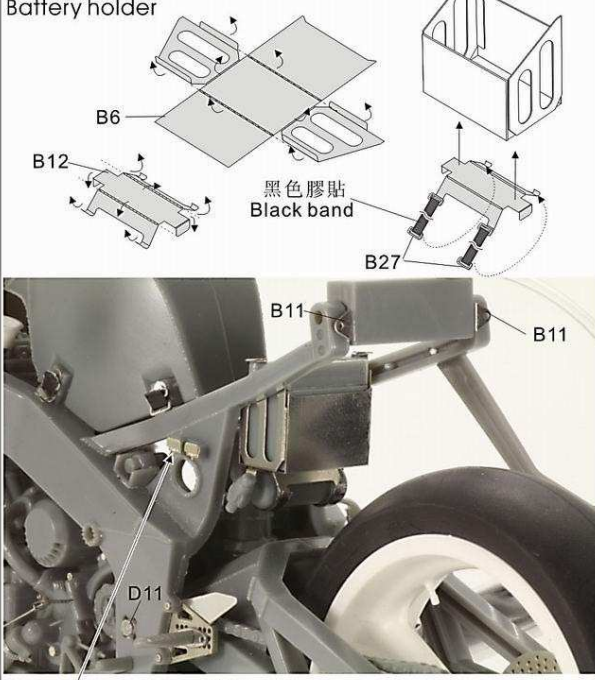

蚀刻片A×1 Photo-etched plate A × 1

蚀刻片B×1 Photo-etched plate B × 1

蚀刻片C×1 Photo-etched plate C × 1

蚀刻片D×1 Photo-etched plate D × 1

金属部件 Metal Parts

M1	
M2	
M3	
M4	
M5	

配线 wire:

編號 number	規格 specification	數量 Quantity
1	0.3mm 錫线 0.3mmsolder line	× 1
2	0.5mm 錫线 0.5mmsolder line	× 1
3	0.6mm 黑色电线 0.6mm black wire	× 1
4	透明热缩管 clear shrink tube	× 1

树脂配件 Resin parts

其他部件:  
Other parts  
黑色胶贴 × 1  
Black band × 1

前叉  
Front fork

電池架  
Battery holder

前刹車碟  
Front brake disk

脚踏  
Foot peda

脚踏  
Foot peda

后刹車碟  
Rear brake disk

排氣管 Exhaust pipe