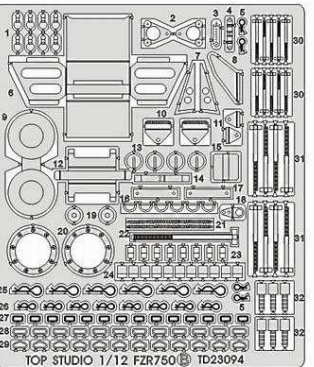

蚀刻片A×1 Photo-etched plate A × 1

蚀刻片B×1 Photo-etched plate B × 1

蚀刻片C×1 Photo-etched plate C × 1

蚀刻片D×1 Photo-etched plate D × 1

金属部件 Metal Parts

M1	
M2	
M3	
M4	
M5	

配线 wire:

編號 number	規格 specification	數量 Quantity
1	0.3mm 錫线 0.3mmsolder line	× 1
2	0.5mm 錫线 0.5mmsolder line	× 1
3	0.6mm 黑色电线 0.6mm black wire	× 1
4	透明热缩管 clear shrink tube	× 1

树脂配件 Resin parts

其他部件:  
Other parts  
黑色胶贴 × 1  
Black band × 1

前叉  
Front fork

電池架  
Battery holder

前刹車碟  
Front brake disk

脚踏  
Foot peda

脚踏  
Foot peda

后刹車碟  
Rear brake disk

排氣管 Exhaust pipe