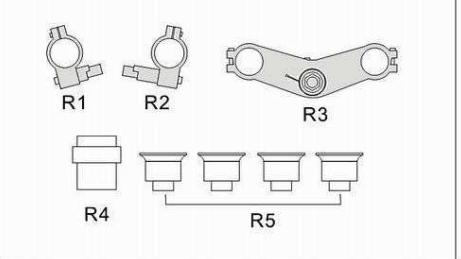

蚀刻片A×1 Photo-etched plate A × 1

蚀刻片B×1 Photo-etched plate B × 1

蚀刻片C×1 Photo-etched plate C × 1

蚀刻片D×1 Photo-etched plate D × 1

金属部件 Metal Parts

M1	
M2	
M3	
M4	
M5	

配线 wire:

編號 number	規格 specification	數量 Quantity
1	0.3mm 錫线 0.3mmsolder line	× 1
2	0.5mm 錫线 0.5mmsolder line	× 1
3	0.6mm 黑色电线 0.6mm black wire	× 1
4	透明热缩管 clear shrink tube	× 1

树脂配件 Resin parts

其他部件:  
Other parts  
黑色胶贴 × 1  
Black band × 1

前叉  
Front fork

電池架  
Battery holder

前刹車碟  
Front brake disk

脚踏  
Foot peda

脚踏  
Foot peda

后刹車碟  
Rear brake disk

排氣管 Exhaust pipe