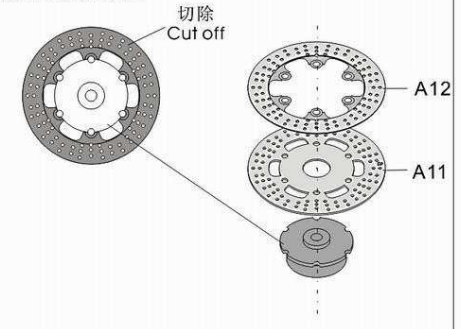

蚀刻片A×1 Photo-etched plate A × 1

蚀刻片B×1 Photo-etched plate B × 1

蚀刻片C×1 Photo-etched plate C × 1

蚀刻片D×1 Photo-etched plate D × 1

金属部件 Metal Parts

M1	
M2	
M3	
M4	
M5	

配线 wire:

編號 number	規格 specification	數量 Quantity
1	0.3mm 錫线 0.3mmsolder line	× 1
2	0.5mm 錫线 0.5mmsolder line	× 1
3	0.6mm 黑色电线 0.6mm black wire	× 1
4	透明热缩管 clear shrink tube	× 1

树脂配件 Resin parts

其他部件:  
Other parts  
黑色胶贴 × 1  
Black band × 1

前叉  
Front fork

電池架  
Battery holder

前刹車碟  
Front brake disk

脚踏  
Foot peda

脚踏  
Foot peda

后刹車碟  
Rear brake disk

排氣管 Exhaust pipe