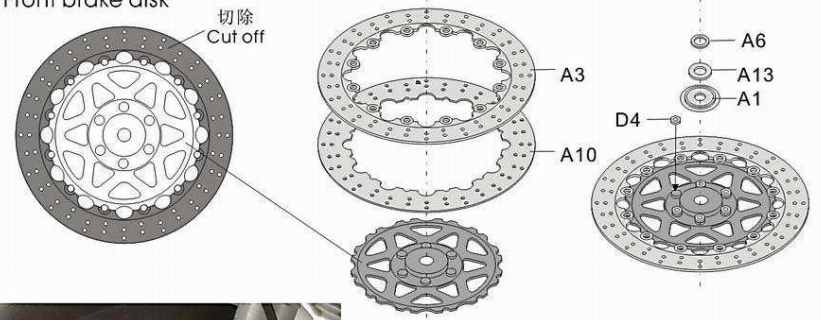

蚀刻片A×1 Photo-etched plate A × 1

蚀刻片B×1 Photo-etched plate B × 1

蚀刻片C×1 Photo-etched plate C × 1

蚀刻片D×1 Photo-etched plate D × 1

金属部件 Metal Parts

M1	
M2	
M3	
M4	
M5	

配线 wire:

編號 number	規格 specification	數量 Quantity
1	0.3mm 錫线 0.3mmsolder line	× 1
2	0.5mm 錫线 0.5mmsolder line	× 1
3	0.6mm 黑色电线 0.6mm black wire	× 1
4	透明热缩管 clear shrink tube	× 1

树脂配件 Resin parts

其他部件:  
Other parts  
黑色胶贴 × 1  
Black band × 1

前叉  
Front fork

電池架  
Battery holder

前刹車碟  
Front brake disk

脚踏  
Foot peda

脚踏  
Foot peda

后刹車碟  
Rear brake disk

排氣管 Exhaust pipe