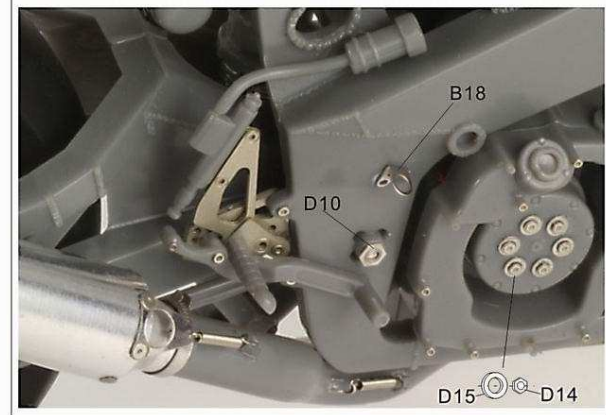

蚀刻片A×1 Photo-etched plate A × 1

蚀刻片B×1 Photo-etched plate B × 1

蚀刻片C×1 Photo-etched plate C × 1

蚀刻片D×1 Photo-etched plate D × 1

金属部件 Metal Parts

M1	
M2	
M3	
M4	
M5	

配线 wire:

編號 number	規格 specification	數量 Quantity
1	0.3mm 錫线 0.3mmsolder line	× 1
2	0.5mm 錫线 0.5mmsolder line	× 1
3	0.6mm 黑色电线 0.6mm black wire	× 1
4	透明热缩管 clear shrink tube	× 1

树脂配件 Resin parts

其他部件:  
Other parts  
黑色胶贴 × 1  
Black band × 1

前叉  
Front fork

電池架  
Battery holder

前刹車碟  
Front brake disk

脚踏  
Foot peda

脚踏  
Foot peda

后刹車碟  
Rear brake disk