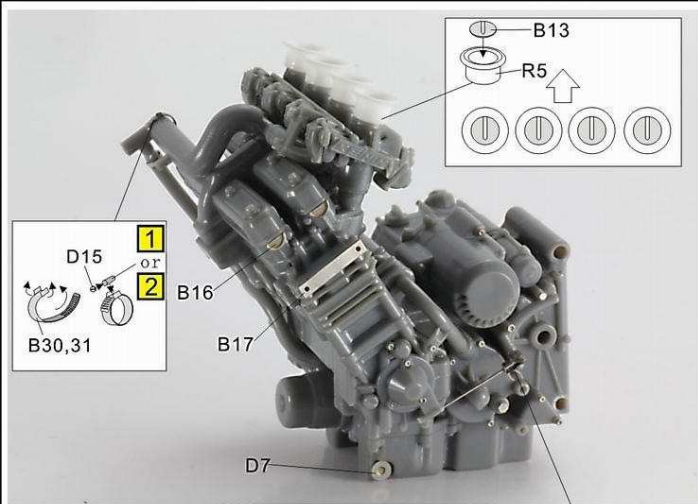

蚀刻片A×1 Photo-etched plate A × 1

蚀刻片B×1 Photo-etched plate B × 1

蚀刻片C×1 Photo-etched plate C × 1

蚀刻片D×1 Photo-etched plate D × 1

金属部件 Metal Parts

M1	
M2	
M3	
M4	
M5	

配线 wire:

編號 number	規格 specification	數量 Quantity
1	0.3mm 錫线 0.3mmsolder line	× 1
2	0.5mm 錫线 0.5mmsolder line	× 1
3	0.6mm 黑色电线 0.6mm black wire	× 1
4	透明热缩管 clear shrink tube	× 1

树脂配件 Resin parts

其他部件:  
Other parts  
黑色胶贴 × 1  
Black band × 1

前叉  
Front fork

電池架  
Battery holder

前刹車碟  
Front brake disk

脚踏  
Foot peda

脚踏  
Foot peda

后刹車碟  
Rear brake disk