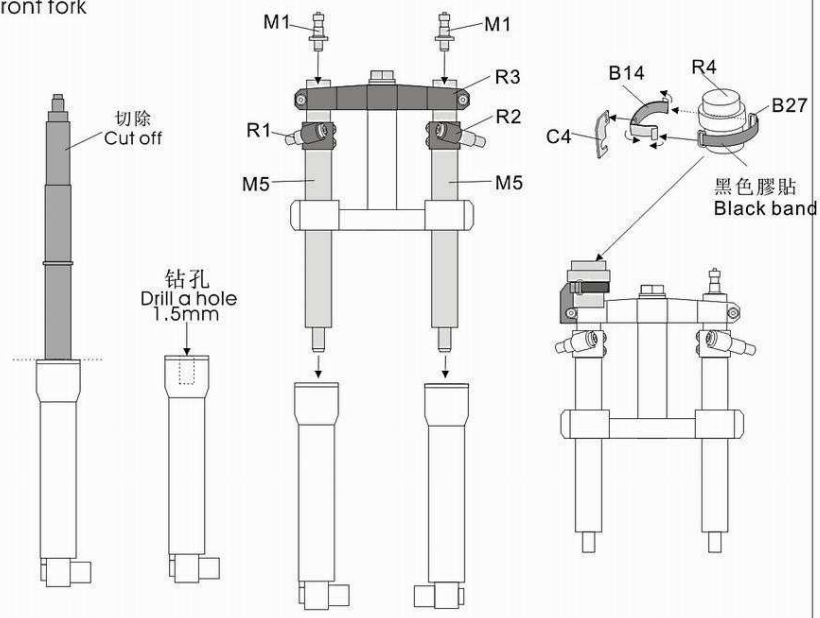

蚀刻片A×1 Photo-etched plate A × 1

蚀刻片B×1 Photo-etched plate B × 1

蚀刻片C×1 Photo-etched plate C × 1

蚀刻片D×1 Photo-etched plate D × 1

金属部件 Metal Parts

M1	
M2	
M3	
M4	
M5	

配线 wire:

編號 number	規格 specification	數量 Quantity
1	0.3mm 錫线 0.3mmsolder line	× 1
2	0.5mm 錫线 0.5mmsolder line	× 1
3	0.6mm 黑色电线 0.6mm black wire	× 1
4	透明热缩管 clear shrink tube	× 1

树脂配件 Resin parts

其他部件:  
Other parts  
黑色胶贴 × 1  
Black band × 1

前叉  
Front fork

電池架  
Battery holder

前刹車碟  
Front brake disk

脚踏  
Foot peda

脚踏  
Foot peda

后刹車碟  
Rear brake disk

排氣管 Exhaust pipe