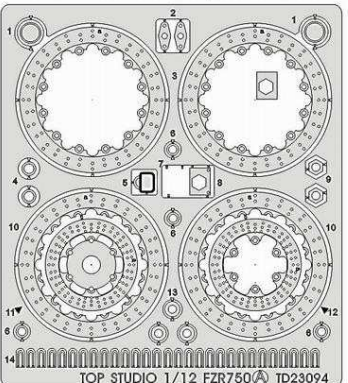

蚀刻片A×1 Photo-etched plate A × 1

蚀刻片B×1 Photo-etched plate B × 1

蚀刻片C×1 Photo-etched plate C × 1

蚀刻片D×1 Photo-etched plate D × 1

金属部件 Metal Parts

M1	
M2	
M3	
M4	
M5	

配线 wire:

編號 number	規格 specification	數量 Quantity
1	0.3mm 錫线 0.3mmsolder line	× 1
2	0.5mm 錫线 0.5mmsolder line	× 1
3	0.6mm 黑色电线 0.6mm black wire	× 1
4	透明热缩管 clear shrink tube	× 1

树脂配件 Resin parts

其他部件:  
Other parts  
黑色胶贴 × 1  
Black band × 1

前叉  
Front fork

電池架  
Battery holder

前刹車碟  
Front brake disk

脚踏  
Foot peda

脚踏  
Foot peda

后刹車碟  
Rear brake disk

排氣管 Exhaust pipe