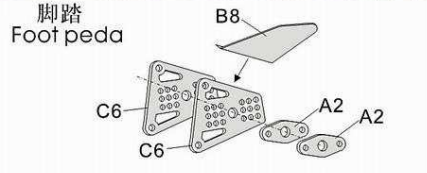

蚀刻片A×1 Photo-etched plate A × 1

蚀刻片B×1 Photo-etched plate B × 1

蚀刻片C×1 Photo-etched plate C × 1

蚀刻片D×1 Photo-etched plate D × 1

金属部件 Metal Parts

M1	
M2	
M3	
M4	
M5	

配线 wire:

編號 number	規格 specification	數量 Quantity
1	0.3mm 錫线 0.3mmsolder line	× 1
2	0.5mm 錫线 0.5mmsolder line	× 1
3	0.6mm 黑色电线 0.6mm black wire	× 1
4	透明热缩管 clear shrink tube	× 1

树脂配件 Resin parts

其他部件:  
Other parts  
黑色胶贴 × 1  
Black band × 1

前叉  
Front fork

電池架  
Battery holder

前刹車碟  
Front brake disk

脚踏  
Foot peda

脚踏  
Foot peda

后刹車碟  
Rear brake disk