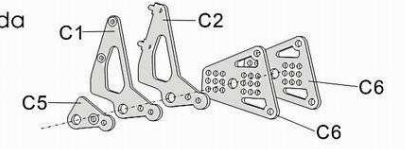

蚀刻片A×1 Photo-etched plate A × 1

蚀刻片B×1 Photo-etched plate B × 1

蚀刻片C×1 Photo-etched plate C × 1

蚀刻片D×1 Photo-etched plate D × 1

金属部件 Metal Parts

M1	
M2	
M3	
M4	
M5	

配线 wire:

編號 number	規格 specification	數量 Quantity
1	0.3mm 錫线 0.3mmsolder line	× 1
2	0.5mm 錫线 0.5mmsolder line	× 1
3	0.6mm 黑色电线 0.6mm black wire	× 1
4	透明热缩管 clear shrink tube	× 1

树脂配件 Resin parts

其他部件:  
Other parts  
黑色胶贴 × 1  
Black band × 1

前叉  
Front fork

電池架  
Battery holder

前刹車碟  
Front brake disk

脚踏  
Foot peda

脚踏  
Foot peda

后刹車碟  
Rear brake disk

排氣管 Exhaust pipe